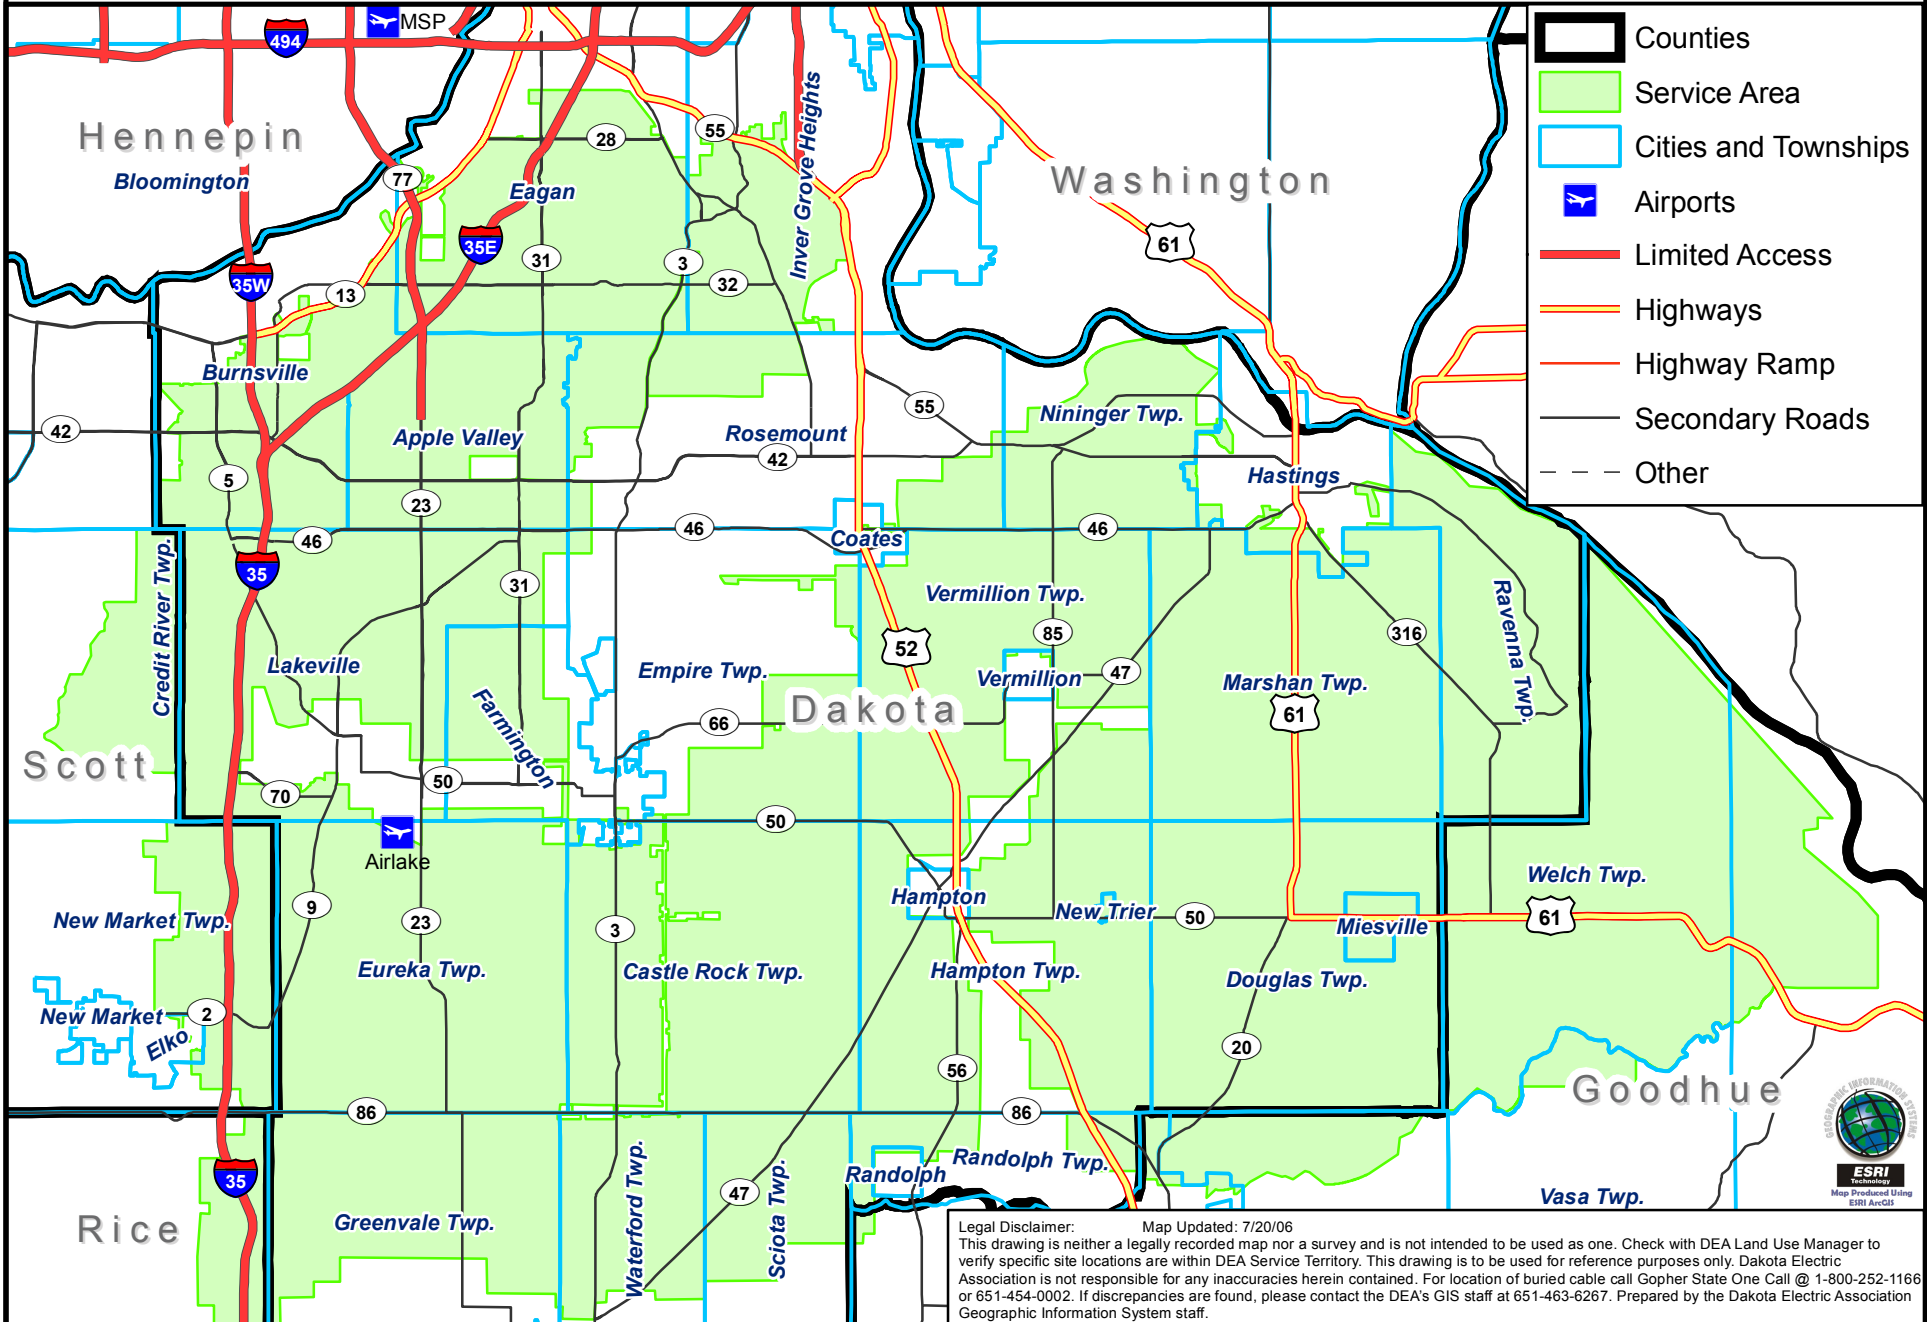

Dakota Electric Association Service Area

Legal Disclaimer: Map Updated: 7/20/06
This drawing is neither a legally recorded map nor a survey and is not intended to be used as one. Check with DEA Land Use Manager to verify specific site locations are within DEA Service Territory. This drawing is to be used for reference purposes only. Dakota Electric Association is not responsible for any inaccuracies herein contained. For location of buried cable call Gopher State One Call @ 1-800-252-1166 or 651-454-0002. If discrepancies are found, please contact the DEA's GIS staff at 651-463-6267. Prepared by the Dakota Electric Association Geographic Information System staff.