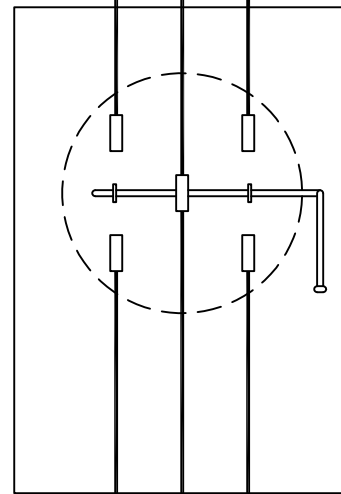

Form 12S
 120/208 Volt 3-Wire
 Single Phase
 200 Amp Ring-less Meter Socket with Lever Bypass

To Service Panel

NOTES:

1. This installation is used in apartment units where three phase 120/208 is supplied for the main building and each apartment is metered with a 12S connection.
2. 200 amp maximum.

DAKOTA ELECTRIC ASSOCIATION		
GUIDE DRAWING		SINGLE PHASE THREE WIRE 120/208 VOLT 200 AMP METER CONNECTION DIAGRAM
THIS DRAWING WAS DEVELOPED FOR A TYPICAL INSTALLATION AND MAY NOT BE APPLICABLE TO ALL INSTALLATIONS CONSULT AN EXPERT FOR FINAL INSTALLATION DESIGN		OWNER CRAIG TURNER NO. DATE 5/15/12 MTR-12S