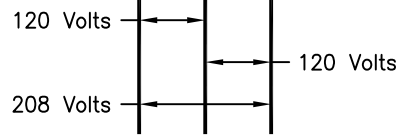

Form 12S
 120/208 Volt 3-Wire
 Single Phase
 200 Amp Ring-less Meter Socket with Lever Bypass

To Service Panel

NOTES:

1. This installation is used in apartment units where three phase 120/208 is supplied for the main building and each apartment is metered with a 12S connection.
2. 200 amp maximum.

DAKOTA ELECTRIC ASSOCIATION		
GUIDE DRAWING		SINGLE PHASE THREE WIRE 120/208 VOLT 200 AMP METER CONNECTION DIAGRAM
THIS DRAWING WAS DEVELOPED FOR A TYPICAL INSTALLATION AND MAY NOT BE APPLICABLE TO ALL INSTALLATIONS CONSULT AN EXPERT FOR FINAL INSTALLATION DESIGN		OWNER CRAIG TURNER NO. DATE 5/15/12 MTR-12S